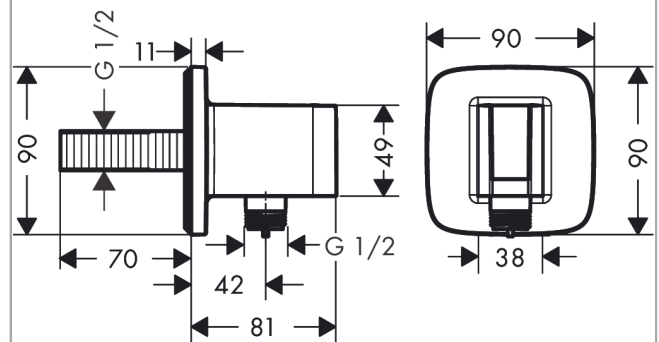

FixFit Q

Wall outlet with shower holder

Surfaces: **Brushed Black Chrome**

Article Number: **26887340**

Description

product features

- consists of: wall connector, escutcheon
- version: plastic housing with internal water supply made of plastic
- fixed holding position
- for all Hansgrohe hand showers
- for hoses with conical nut
- material: plastic
- with non-return valve
- connection type: G 1/2

Product image

Scale drawing

FixFit Q

Wall outlet with shower holder

Surfaces: **Brushed Black Chrome**

Article Number: **26887340**

Exploded Drawing

Year of production: >06/22

FixFit Q

Wall outlet with shower holder

Surfaces: **Brushed Black Chrome**

Article Number: **26887340**

Spare part list

Year of production: >06/22

Pos.	Description	Article Number	Price	PU
1	shower holder, assy	94695340	€ 129,23	1
2	set of non return valves DW 15	94074000	€ 13,92	1
3	null	93841000	€ 3,21	1
4	escutcheon	94697340	€ 129,23	1
5	seal	94694000	€ 3,21	1
6	seal	97530000	€ 5,24	1
7	connecting thread G½	98933000	€ 57,12	1
8	O-ring 11x2	98127000	€ 3,21	1
9	mounting set	96179000	€ 11,31	1