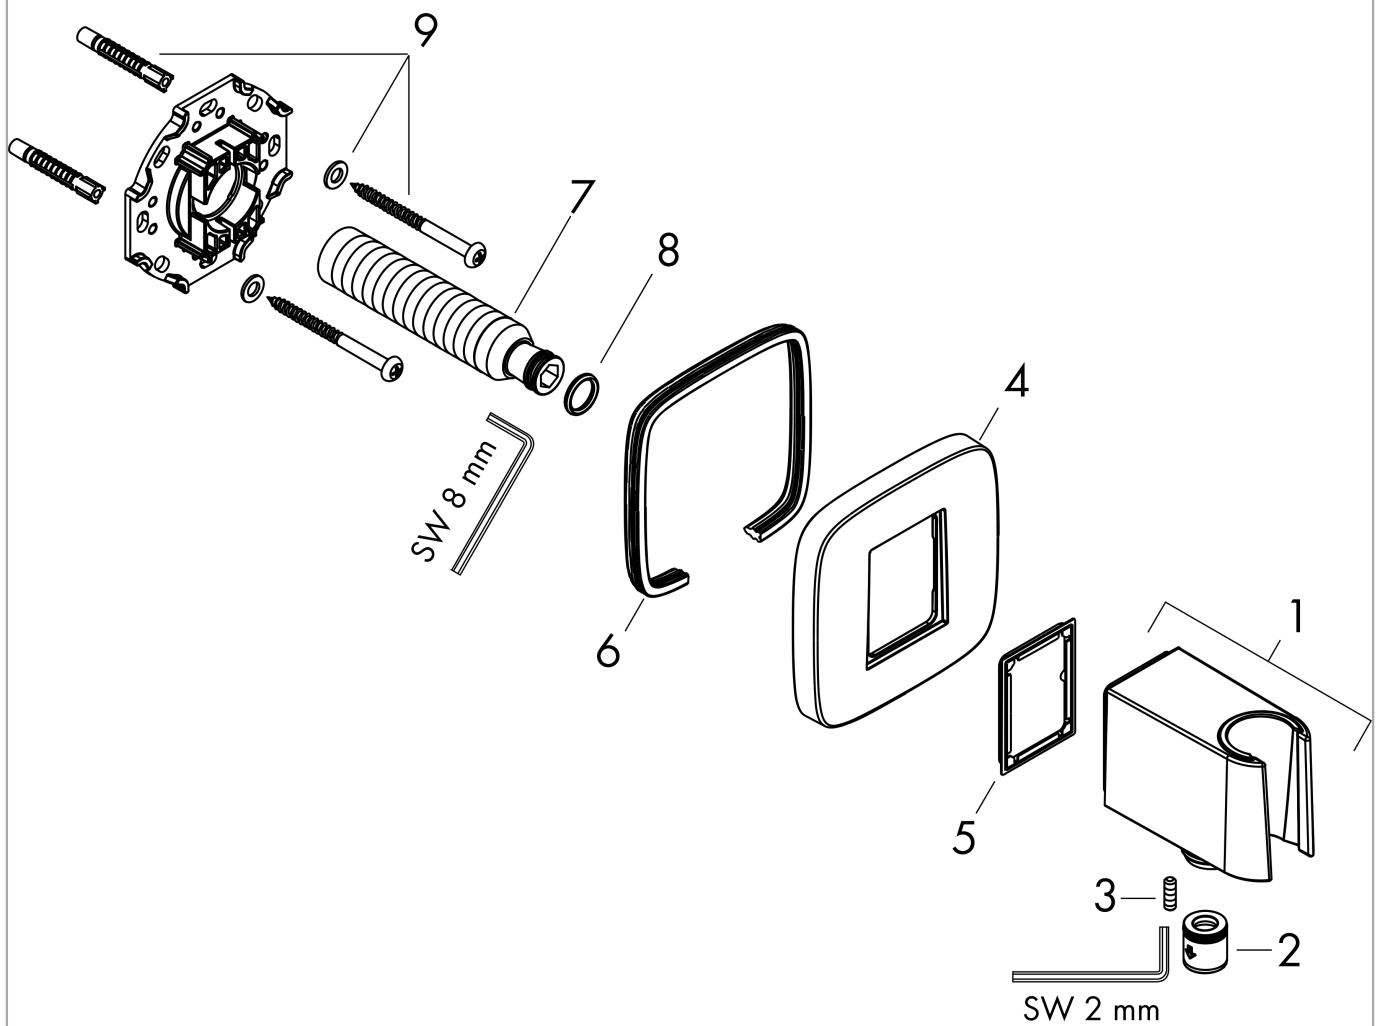

FixFit Q

Wall outlet with shower holder

Surfaces: **Brushed Black Chrome**

Article Number: **26887340**

Description

product features

- consists of: wall connector, escutcheon
- version: plastic housing with internal water supply made of plastic
- fixed holding position
- for all Hansgrohe hand showers
- for hoses with conical nut
- material: plastic
- with non-return valve
- connection type: G 1/2

Product image

Scale drawing

FixFit Q

Wall outlet with shower holder

Surfaces: **Brushed Black Chrome**

Article Number: **26887340**

Exploded Drawing

Year of production: >06/22

FixFit Q

Wall outlet with shower holder

Surfaces: **Brushed Black Chrome**

Article Number: **26887340**

Spare part list

Year of production: >06/22

Pos.	Description	Article Number	Price	PU
1	shower holder, assy	94695340	€ 129,23	1
2	set of non return valves DW 15	94074000	€ 13,92	1
3	null	93841000	€ 3,21	1
4	escutcheon	94697340	€ 129,23	1
5	seal	94694000	€ 3,21	1
6	seal	97530000	€ 5,24	1
7	connecting thread G½	98933000	€ 57,12	1
8	O-ring 11x2	98127000	€ 3,21	1
9	mounting set	96179000	€ 11,31	1